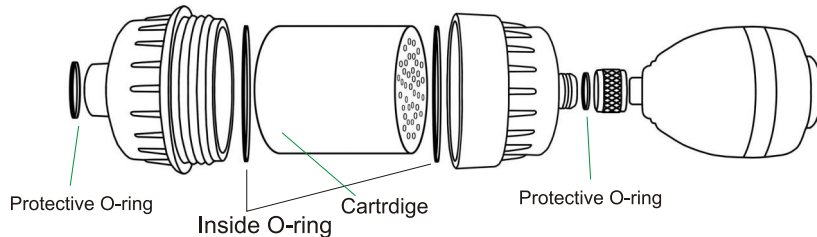

USE & CARE INSTRUCTIONS. Model #SFKDF1

Installation:

1. Unscrew existing shower head from shower arm. Use pliers if needed.
2. Screw filter housing onto shower arm. Insert O-ring between shower body and shower arm or use plumbing tape to secure threads. Do Not use O-ring and plumbing tape together (choose only one). We do **NOT** recommend to use pliers since shower body made from plastic, please use your fingers. In case of leak you can tight up connection later.
3. Screw shower head onto filter housing (front). Make sure second protective O-ring inserted as shown on picture.
4. Do not use with a shut-off valve.
5. First use. Flash water through shower filter for 3-4 min. Because of carbon water can be blackish for couple of minutes.